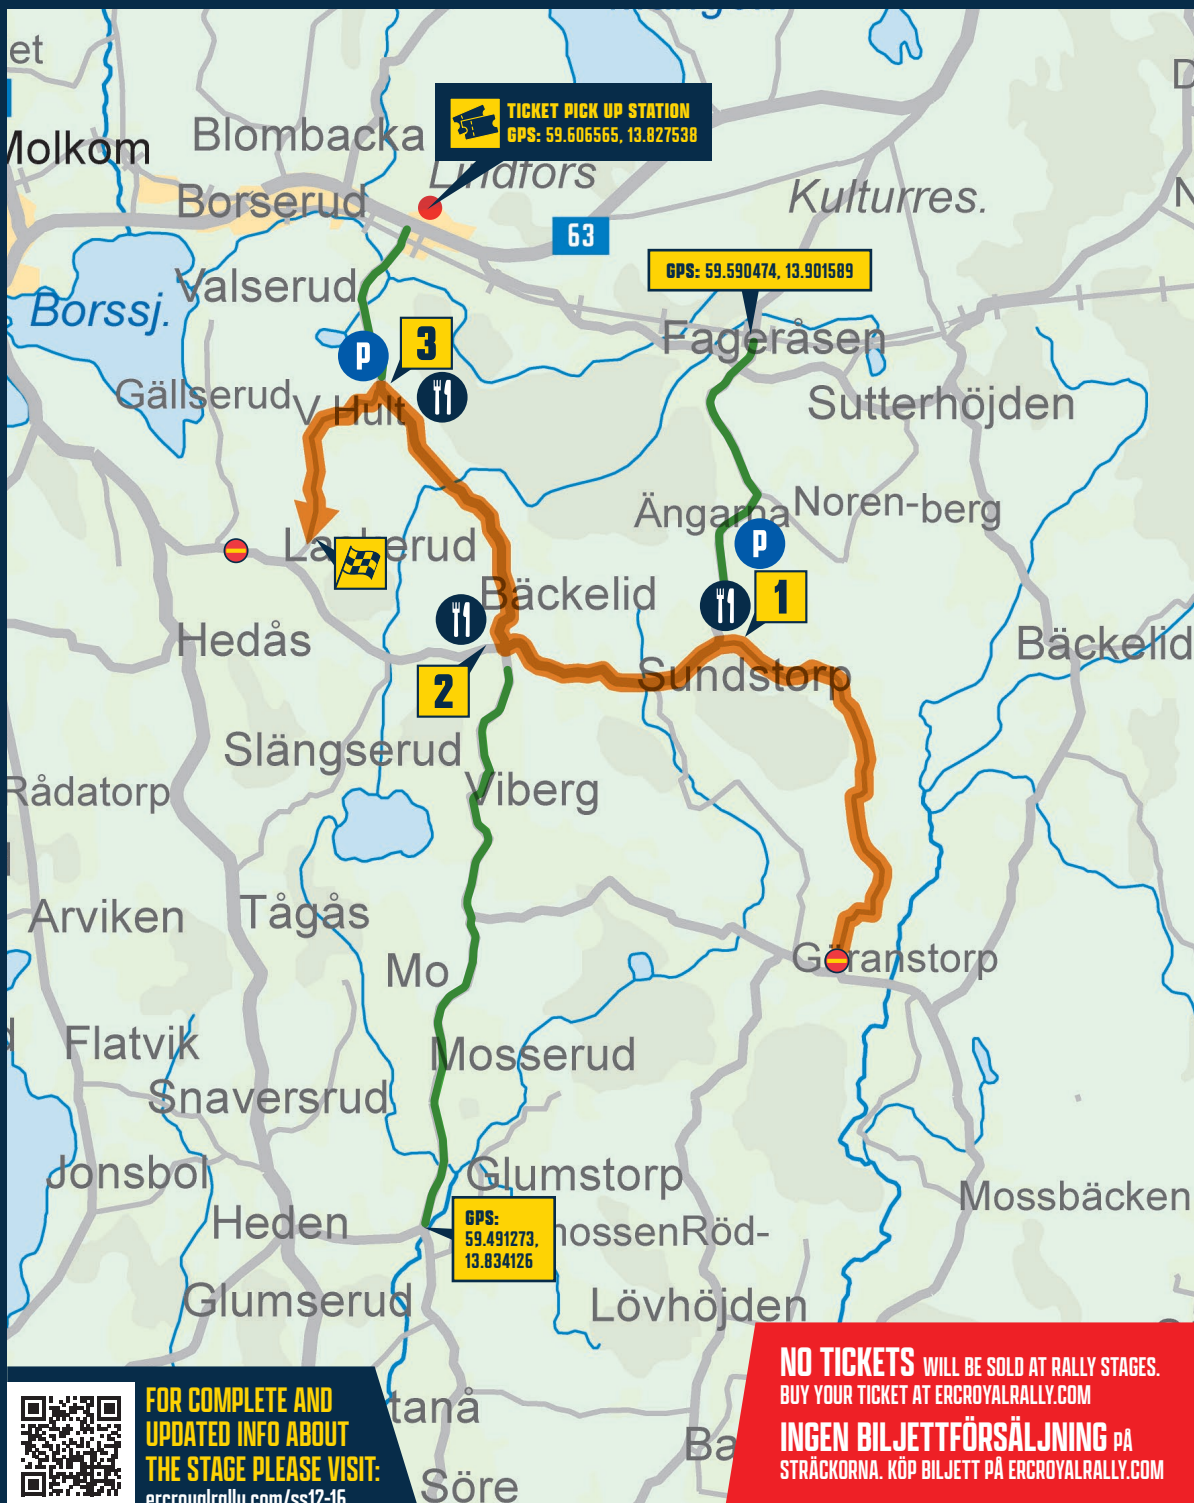

SS 12 ÄNGEBÄCKSTORP 1 SATURDAY 09:17
SS 16 ÄNGEBÄCKSTORP 2 SATURDAY 14:24

SS 7 RALLY LEGENDS
 SATURDAY 11:32*

**FOR COMPLETE AND
 UPDATED INFO ABOUT
 THE STAGE PLEASE VISIT:**
ercroyalrally.com/ss12-16

- TICKET PICK UP STATION
- SPECTATOR AREA
- PARKING
- FOOD
- CAR ACCESS ROAD
- ACCESS BY FOOT
- NO CAR ACCESS
- NO PARKING