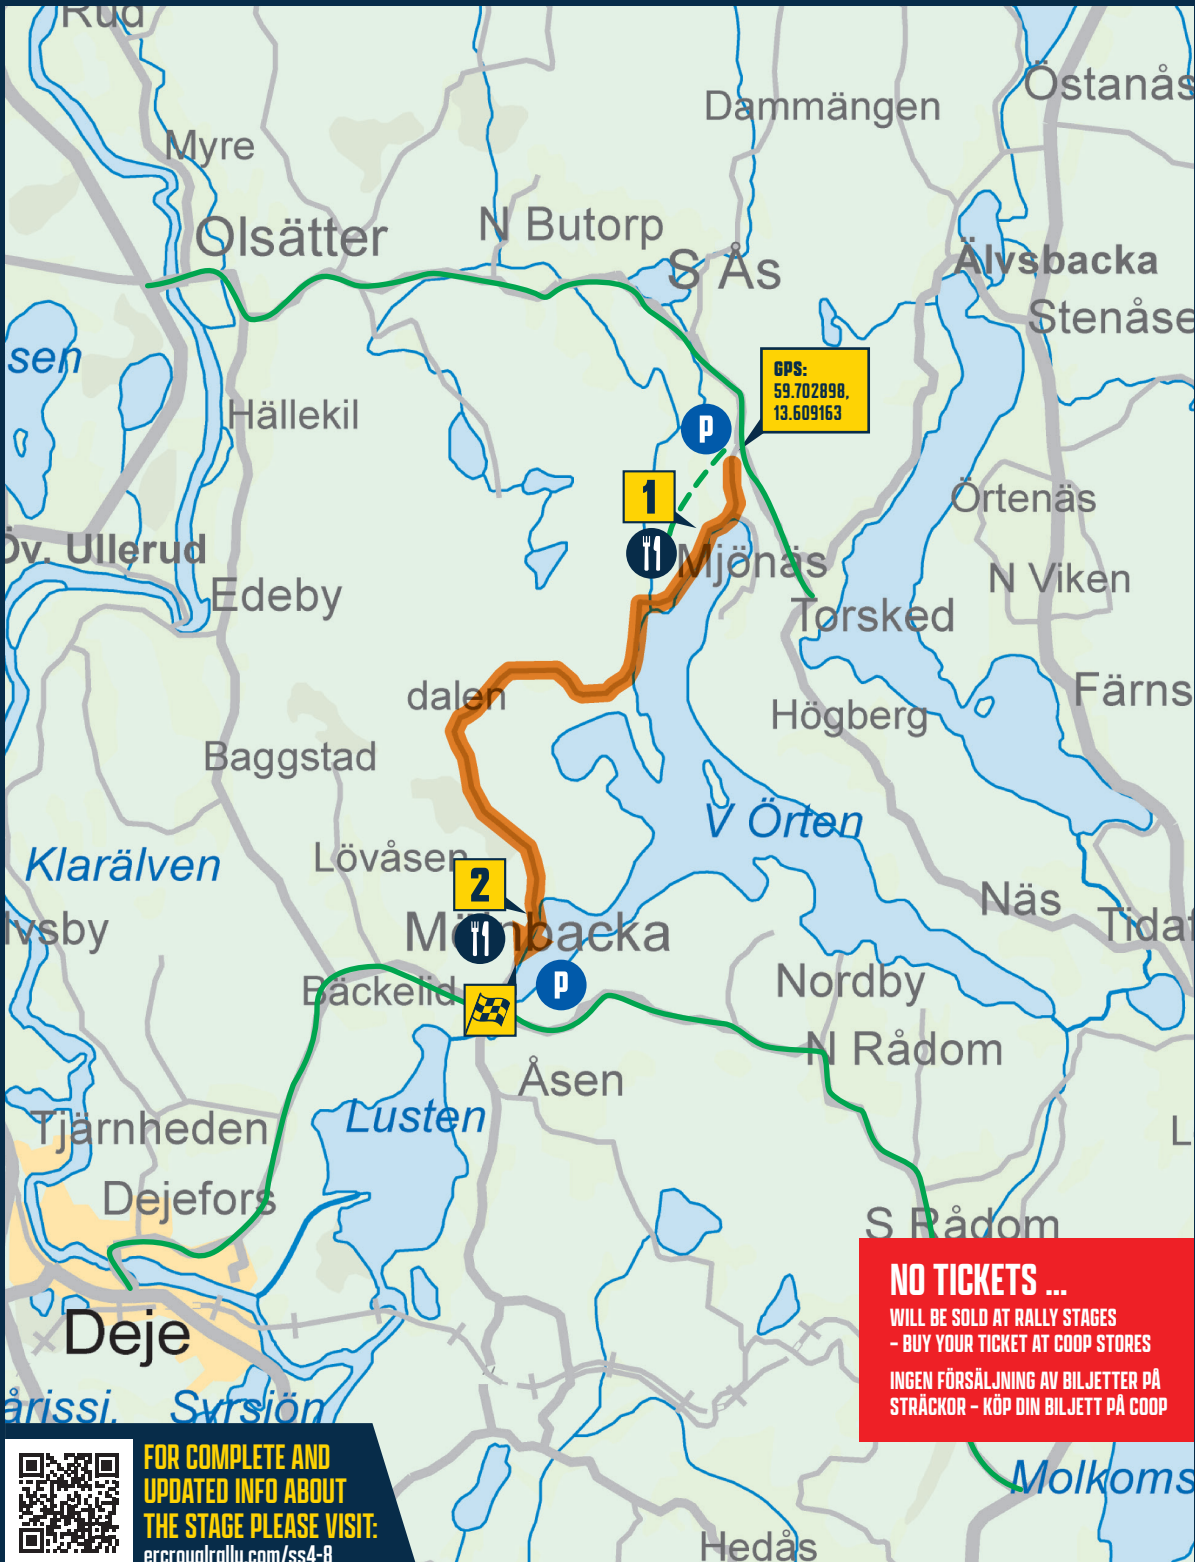

SS 4 MÖLNBACKA 1 FRIDAY 11:47

SS 8 MÖLNBACKA 2 FRIDAY 16:54

FOR COMPLETE AND
UPDATED INFO ABOUT
THE STAGE PLEASE VISIT:
ercroyalrally.com/ss4-8

SPECTATOR AREA

PARKING

FOOD

CAR ACCESS ROAD

ACCESS BY FOOT