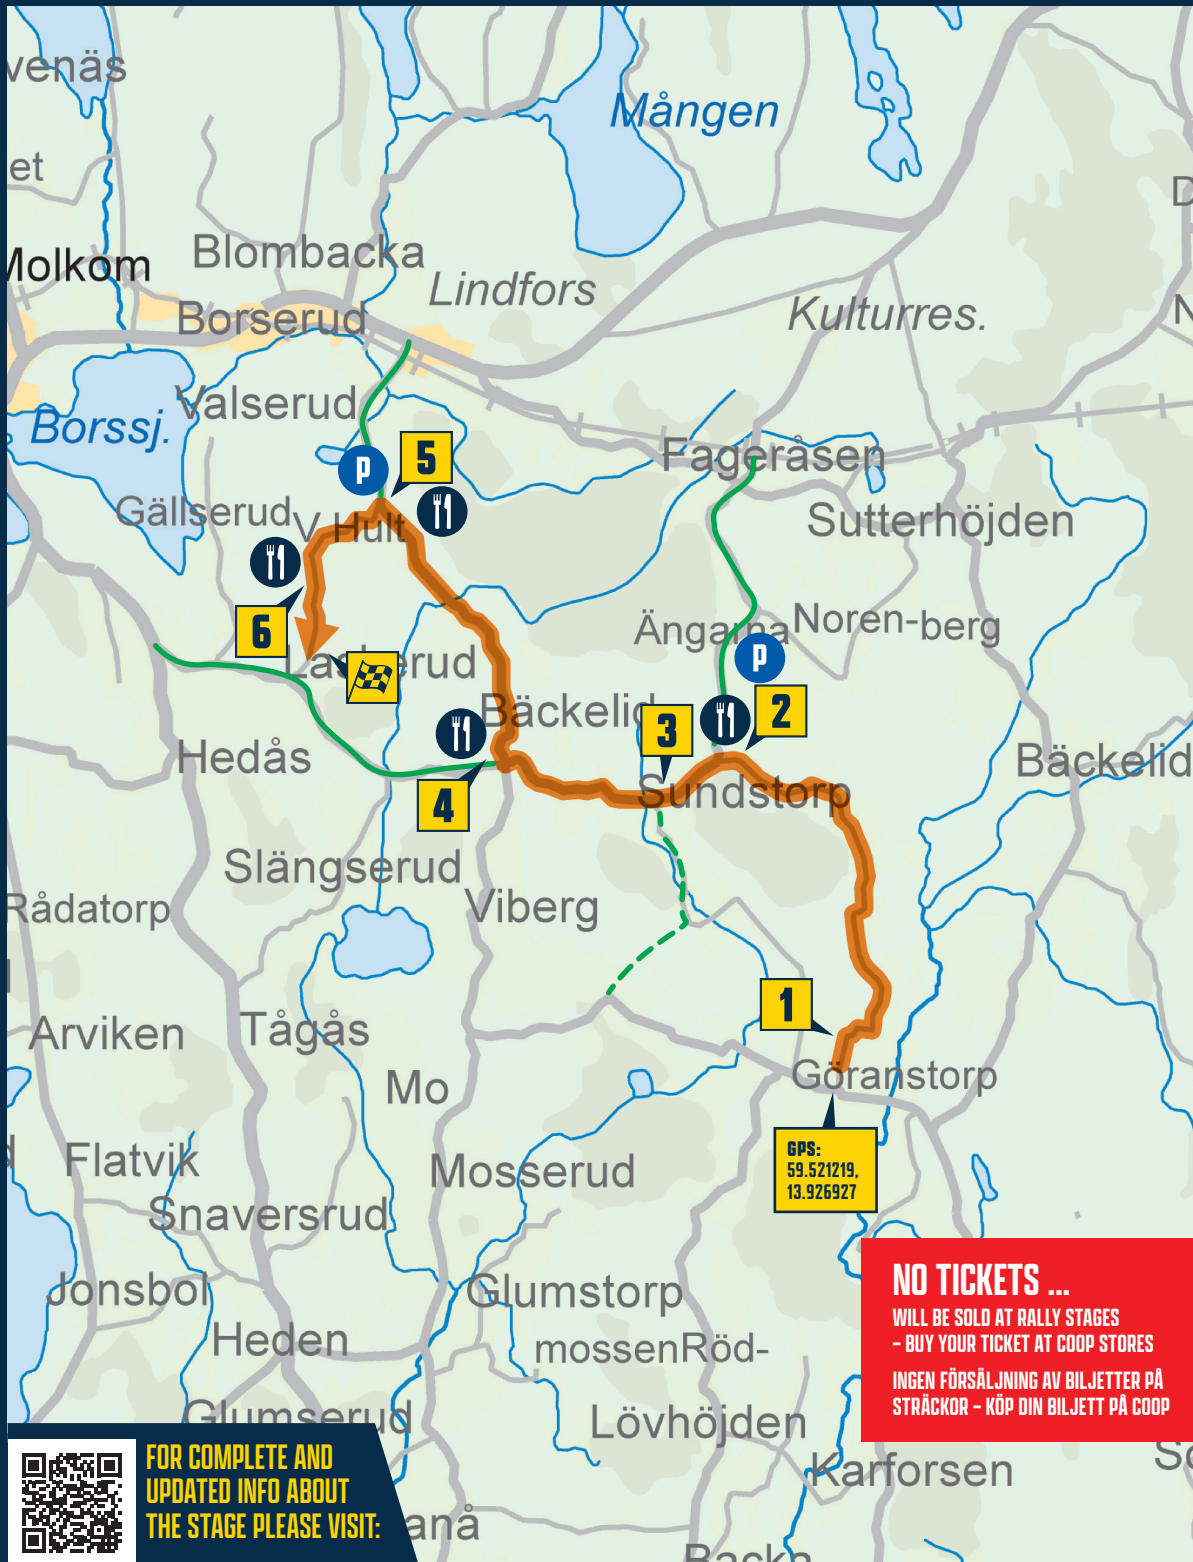

SS 3 ÄNGEBÄCKSTORP 1 FRIDAY 11:58
SS 7 ÄNGEBÄCKSTORP 2 FRIDAY 16:05

**FOR COMPLETE AND
UPDATED INFO ABOUT
THE STAGE PLEASE VISIT:**

SPECTATOR AREA

PARKING

FOOD

CAR ACCESS ROAD

ACCESS BY FOOT