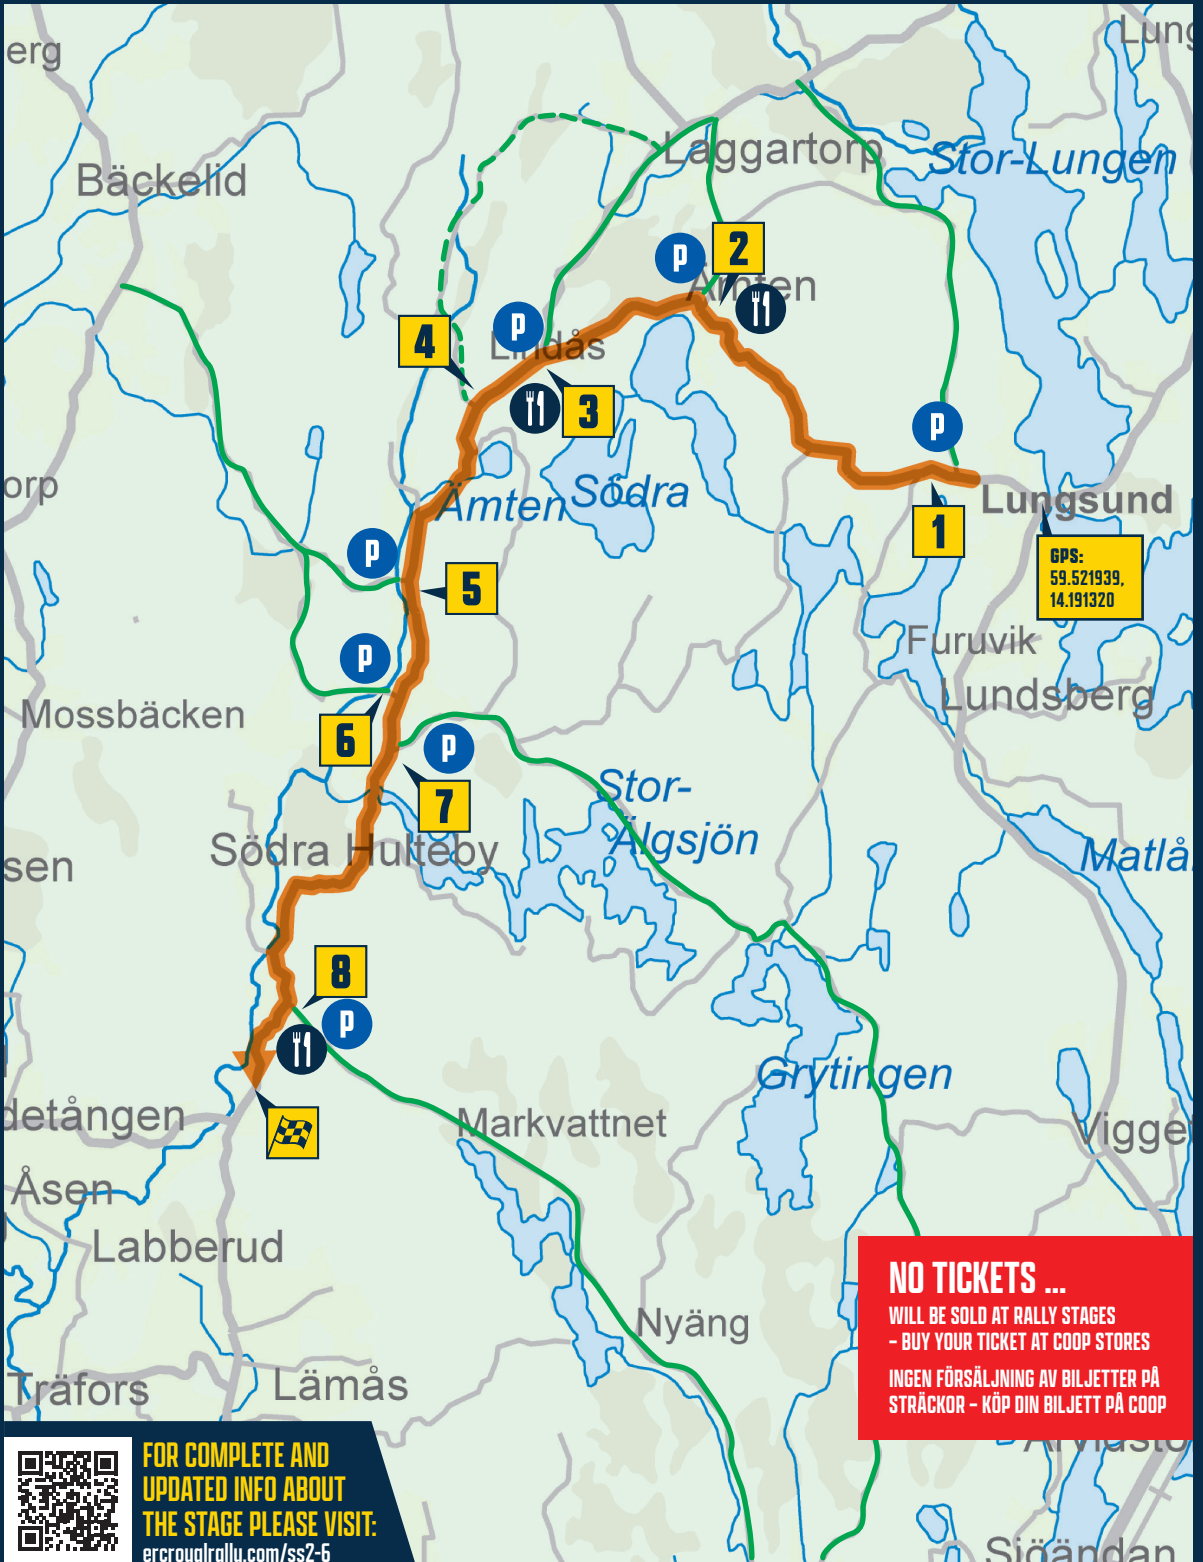

SS 2 LUNGSUND 1 FRIDAY 10:05

SS 6 LUNGSUND 2 FRIDAY 15:12

**FOR COMPLETE AND
UPDATED INFO ABOUT
THE STAGE PLEASE VISIT:**
ercroyalrally.com/ss2-6

SPECTATOR AREA

PARKING

FOOD

CAR ACCESS ROAD

ACCESS BY FOOT