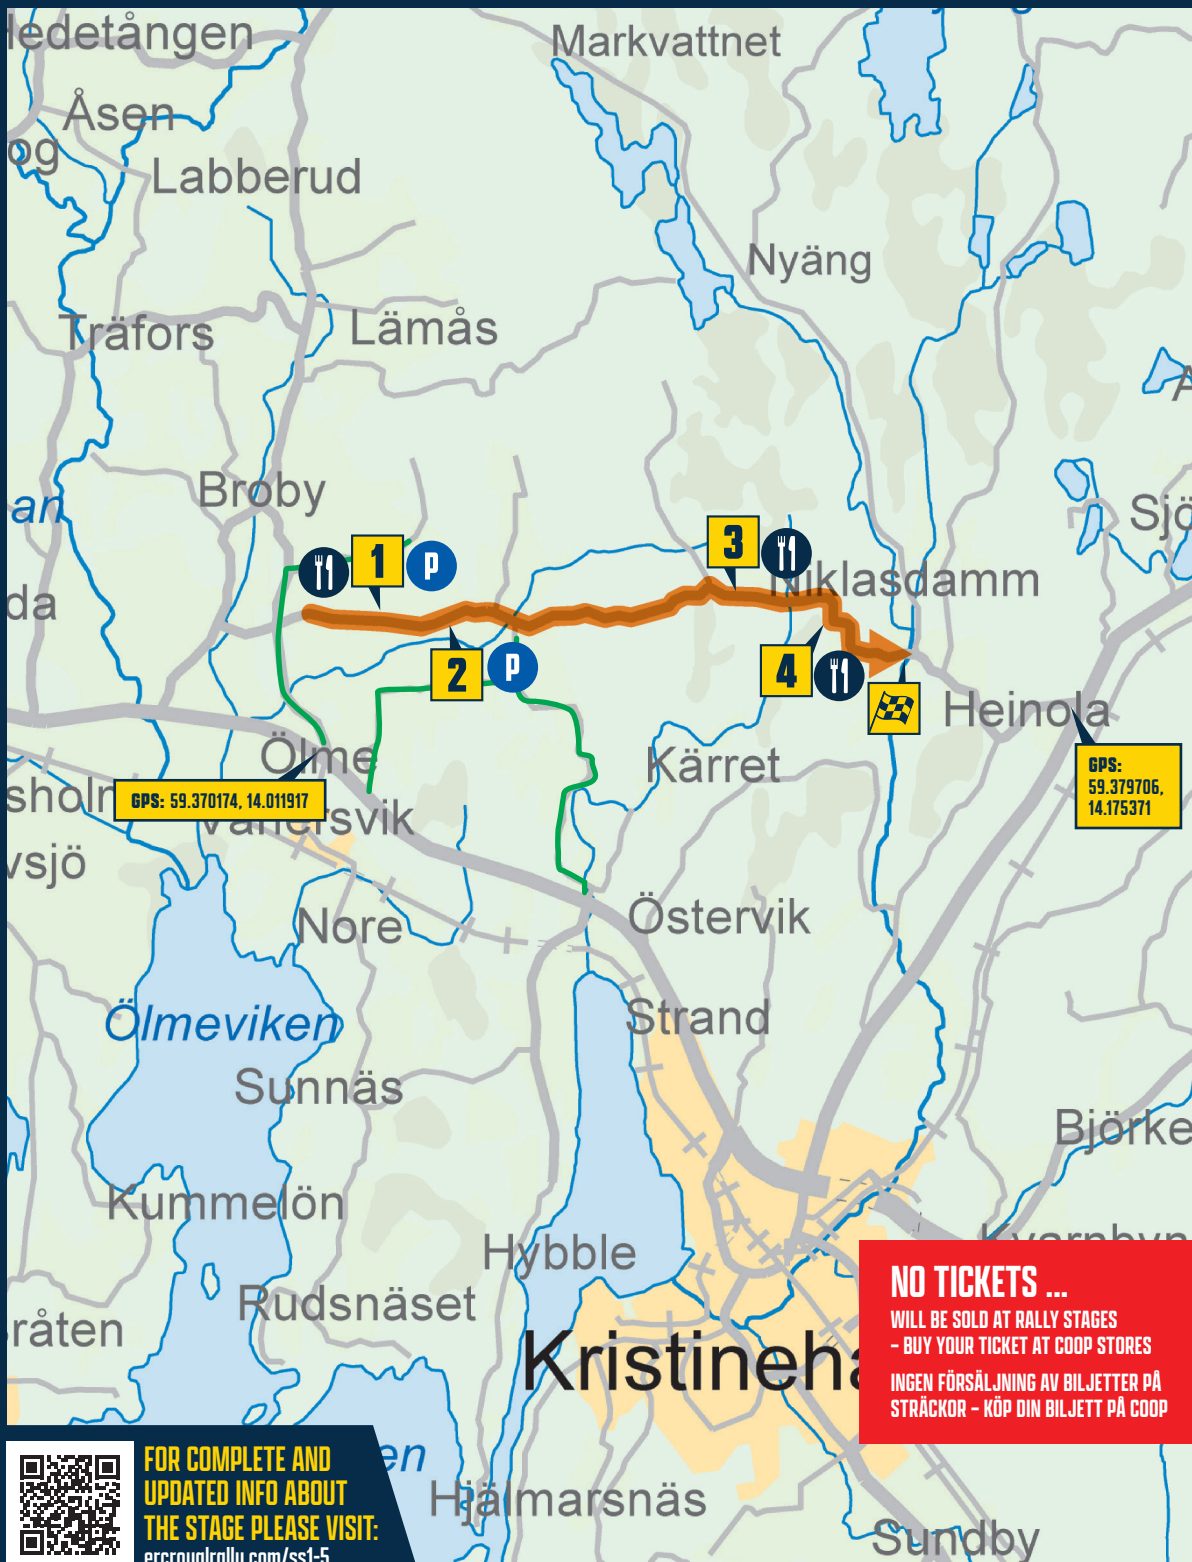

SS 1 ÖLME 1 FRIDAY 09:19

SS 5 ÖLME 2 FRIDAY 14:26

FOR COMPLETE AND
UPDATED INFO ABOUT
THE STAGE PLEASE VISIT:
ercroyalrally.com/ss1-5

SPECTACTOR AREA

PARKING

FOOD

CAR ACCESS ROAD

ACCESS BY FOOT