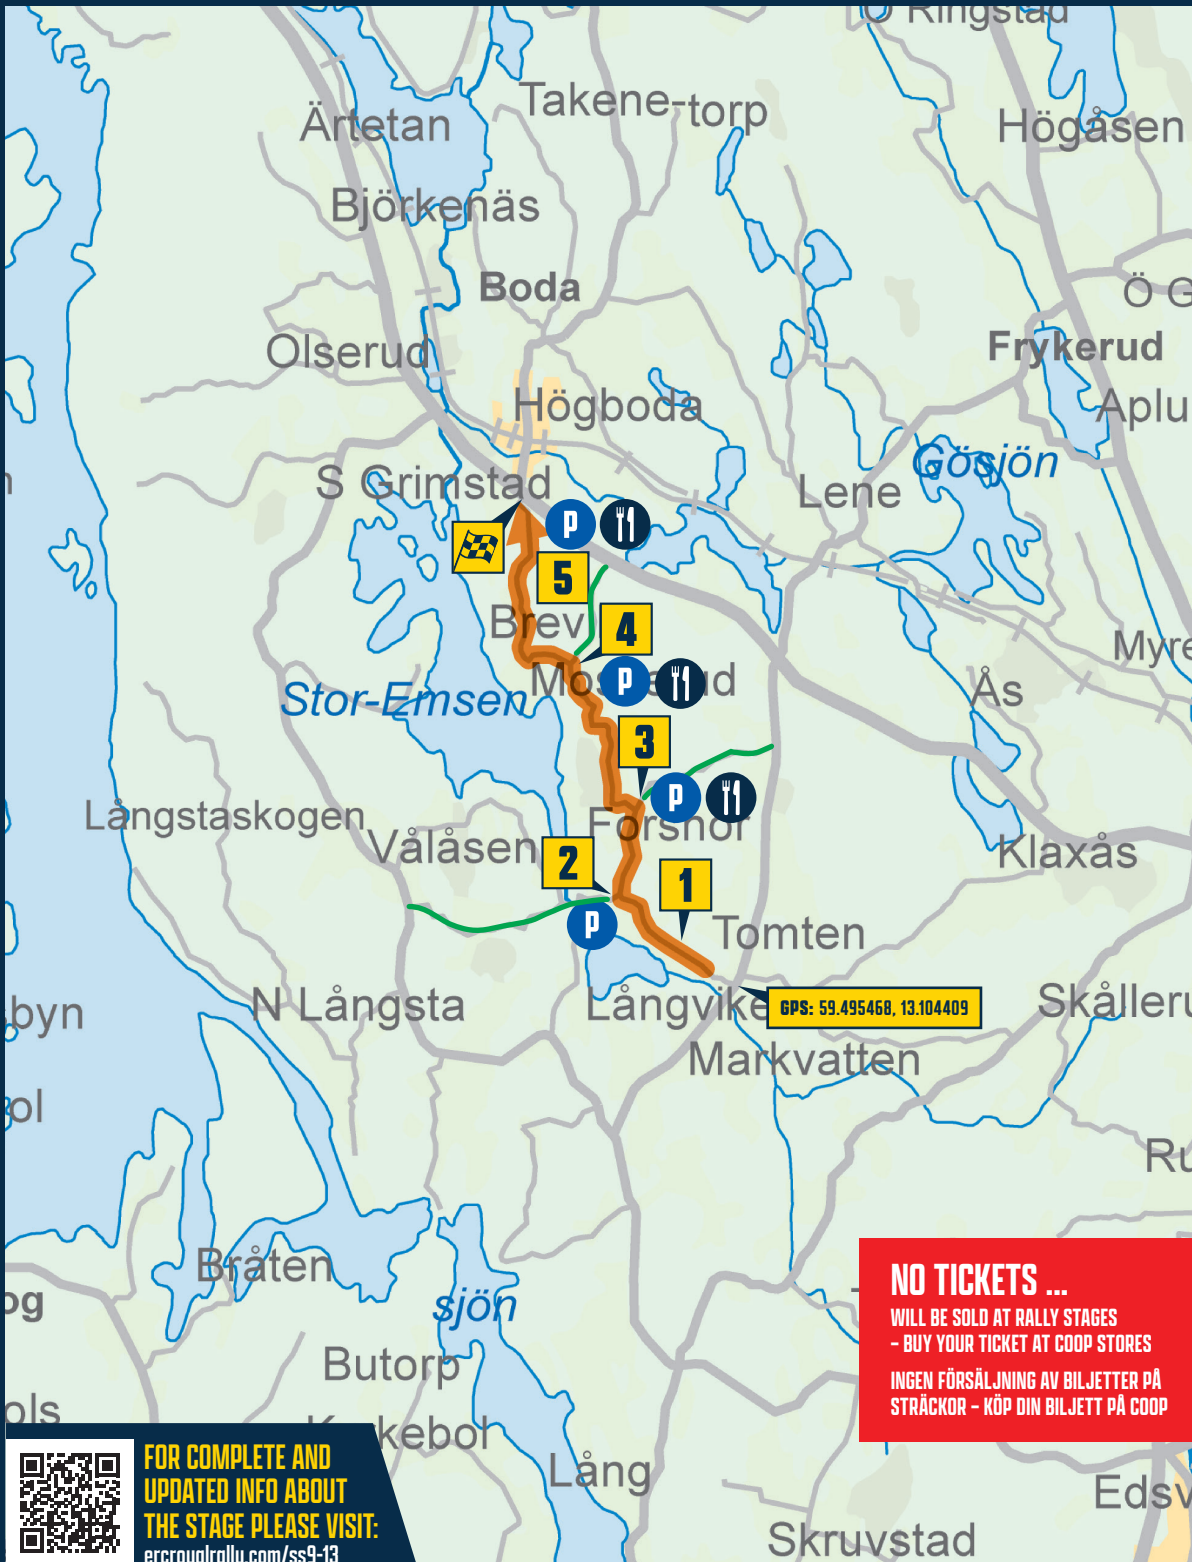

**SS 9 TOMTEN 1 SATURDAY 07:23**

**SS 13 TOMTEN 2 SATURDAY 13:23**

**FOR COMPLETE AND  
UPDATED INFO ABOUT  
THE STAGE PLEASE VISIT:**  
[ercroyalrally.com/ss9-13](http://ercroyalrally.com/ss9-13)

**SPECTATOR AREA**

**PARKING**

**FOOD**

**CAR ACCESS ROAD**

**ACCESS BY FOOT**