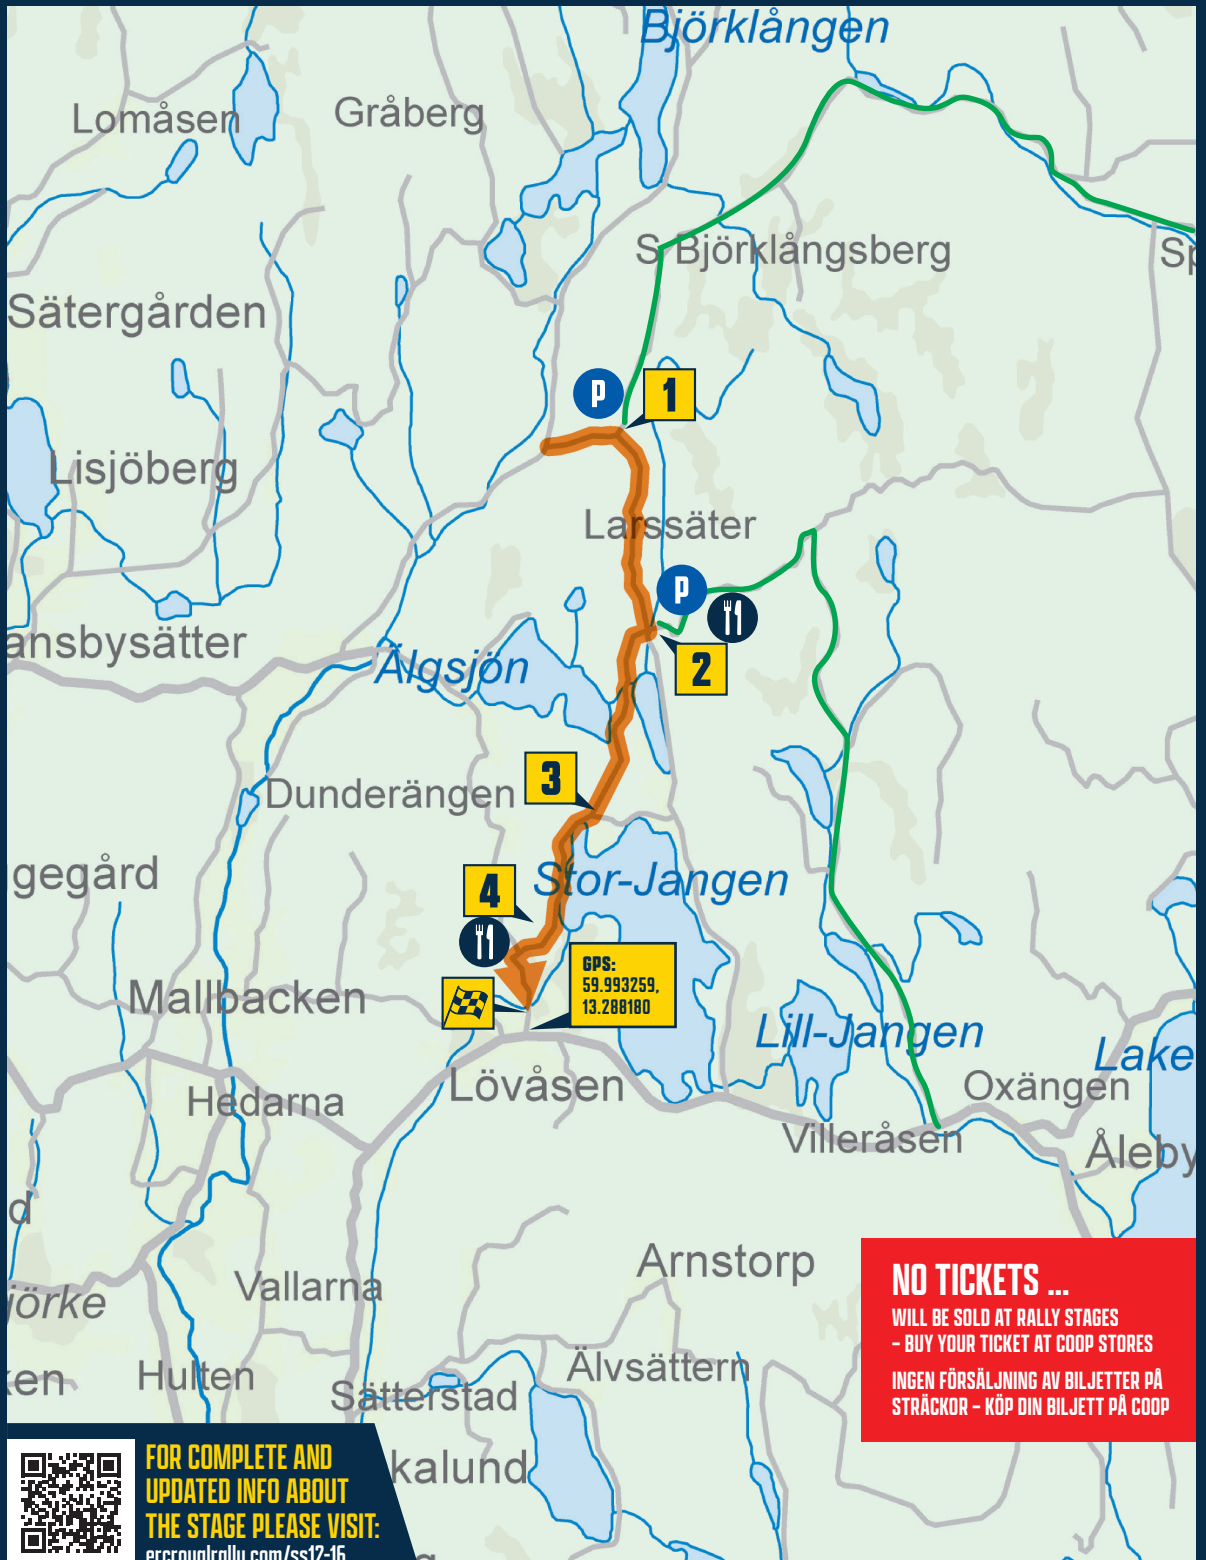

**SS 12 COLIN'S 1 SATURDAY 10:05**

**SS 16 COLIN'S 2 POWER STAGE SATURDAY 16:50**

**RALLY LEGENDS STAGE SATURDAY**

**FOR COMPLETE AND  
UPDATED INFO ABOUT  
THE STAGE PLEASE VISIT:**  
[ercroyalrally.com/ss12-16](http://ercroyalrally.com/ss12-16)

**SPECTATOR AREA**

**PARKING**

**FOOD**

**CAR ACCESS ROAD**

**ACCESS BY FOOT**