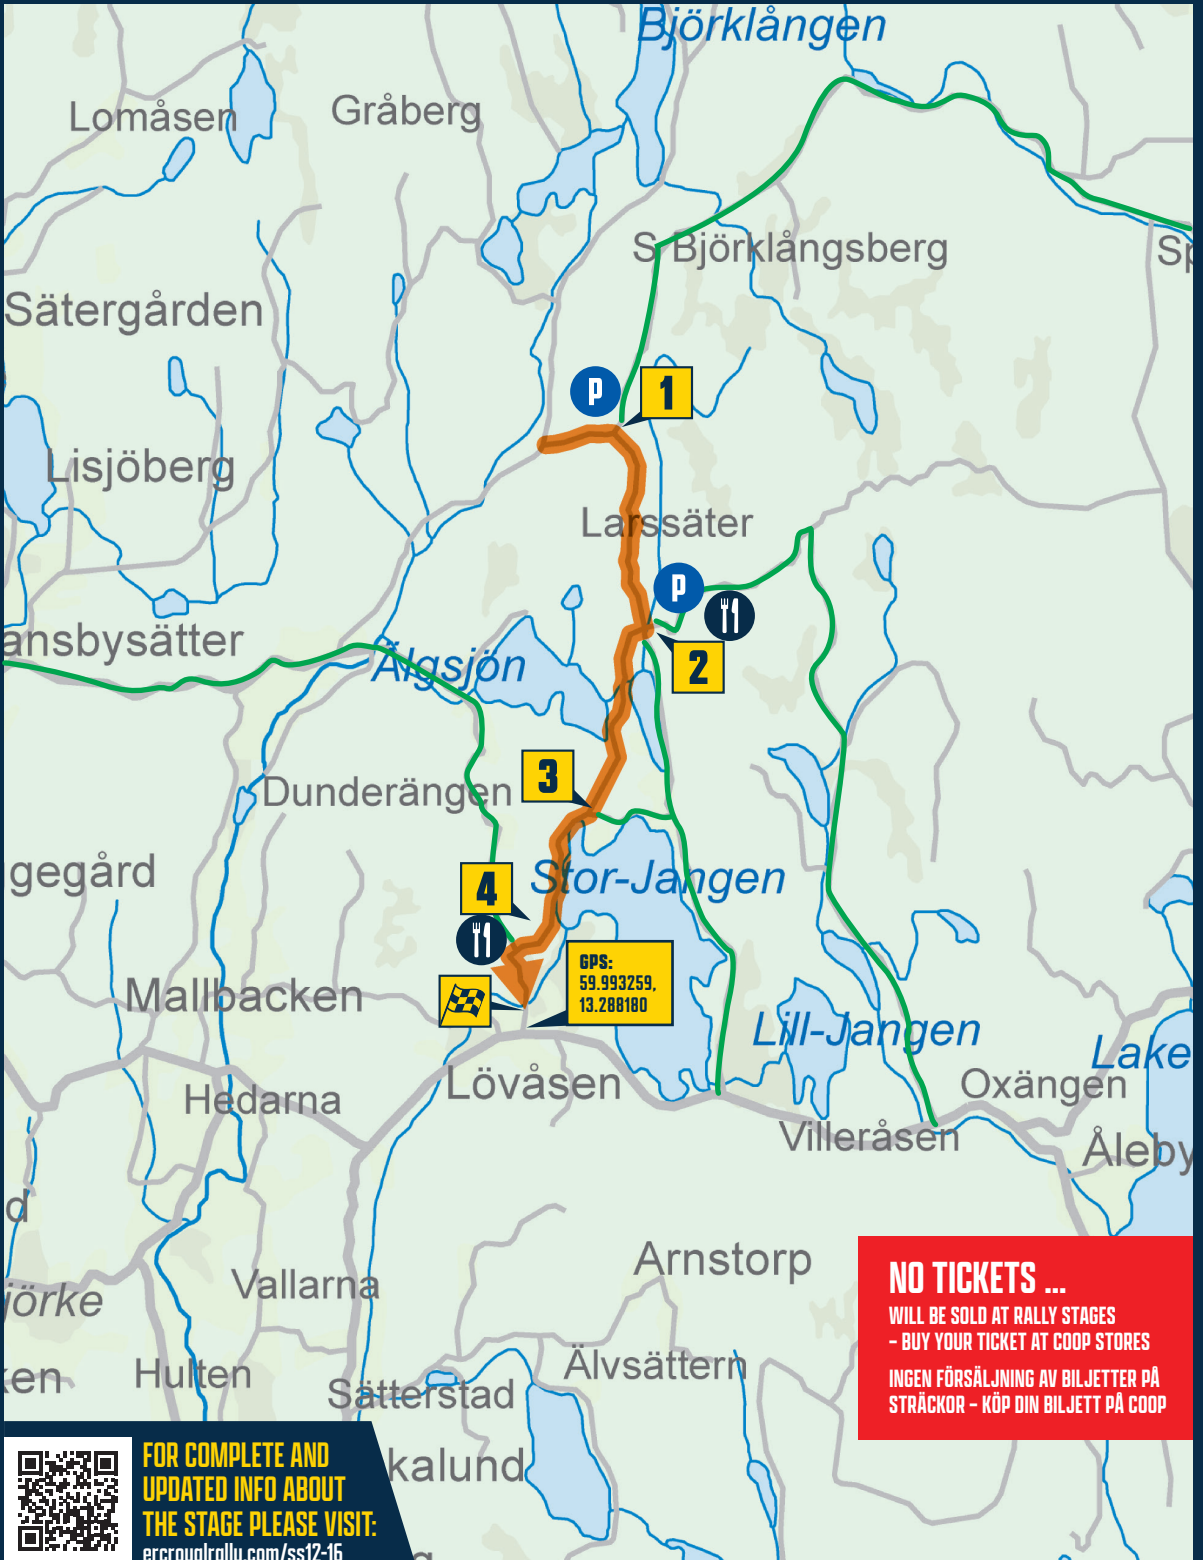

**SS 12 COLIN'S 1 SATURDAY 10:05**

**SS 16 COLIN'S 2 POWER STAGE SATURDAY 16:50**

**RALLY LEGENDS STAGE SATURDAY**

**FOR COMPLETE AND  
UPDATED INFO ABOUT  
THE STAGE PLEASE VISIT:**  
[ercroyalrally.com/ss12-16](http://ercroyalrally.com/ss12-16)

**SPECTATOR AREA**

**PARKING**

**FOOD**

**CAR ACCESS ROAD**

**ACCESS BY FOOT**