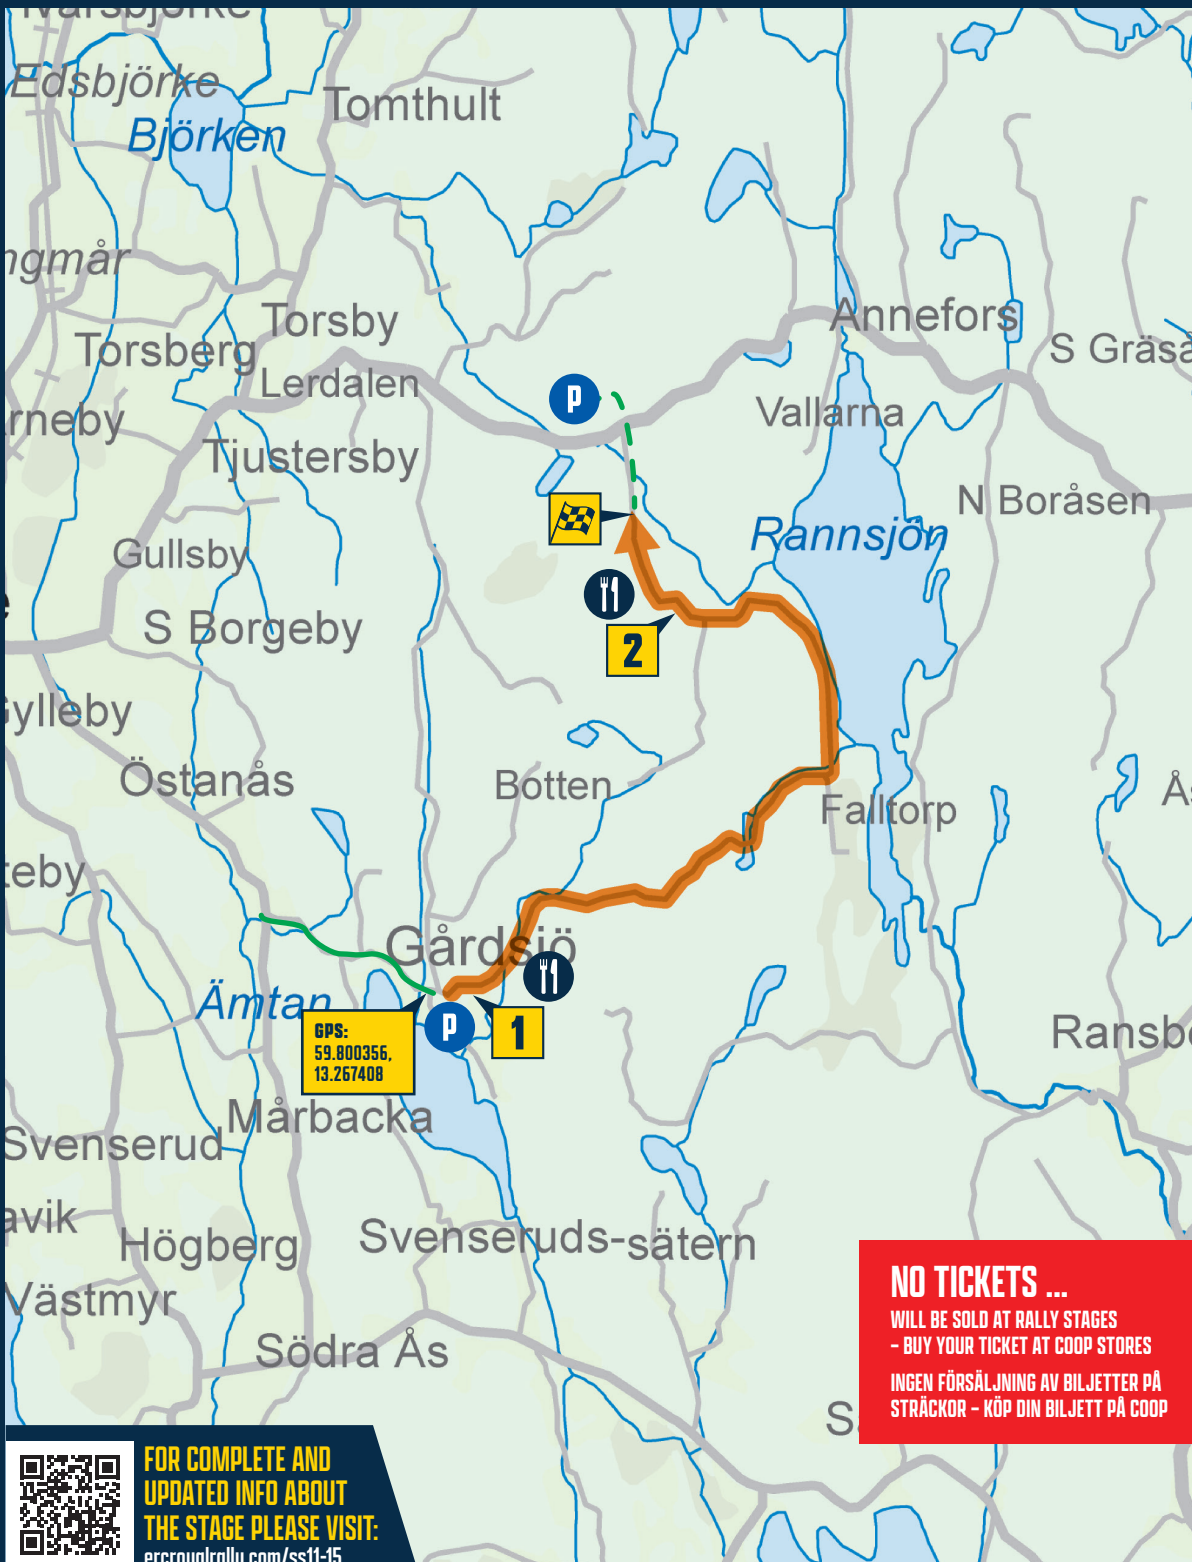

SS 11 GÅRDSJÖ 1 SATURDAY 08:59

SS 15 GÅRDSJÖ 2 SATURDAY 14:59

**FOR COMPLETE AND
UPDATED INFO ABOUT
THE STAGE PLEASE VISIT:**
ercroyalrally.com/ss11-15

SPECTATOR AREA

PARKING

FOOD

CAR ACCESS ROAD

ACCESS BY FOOT