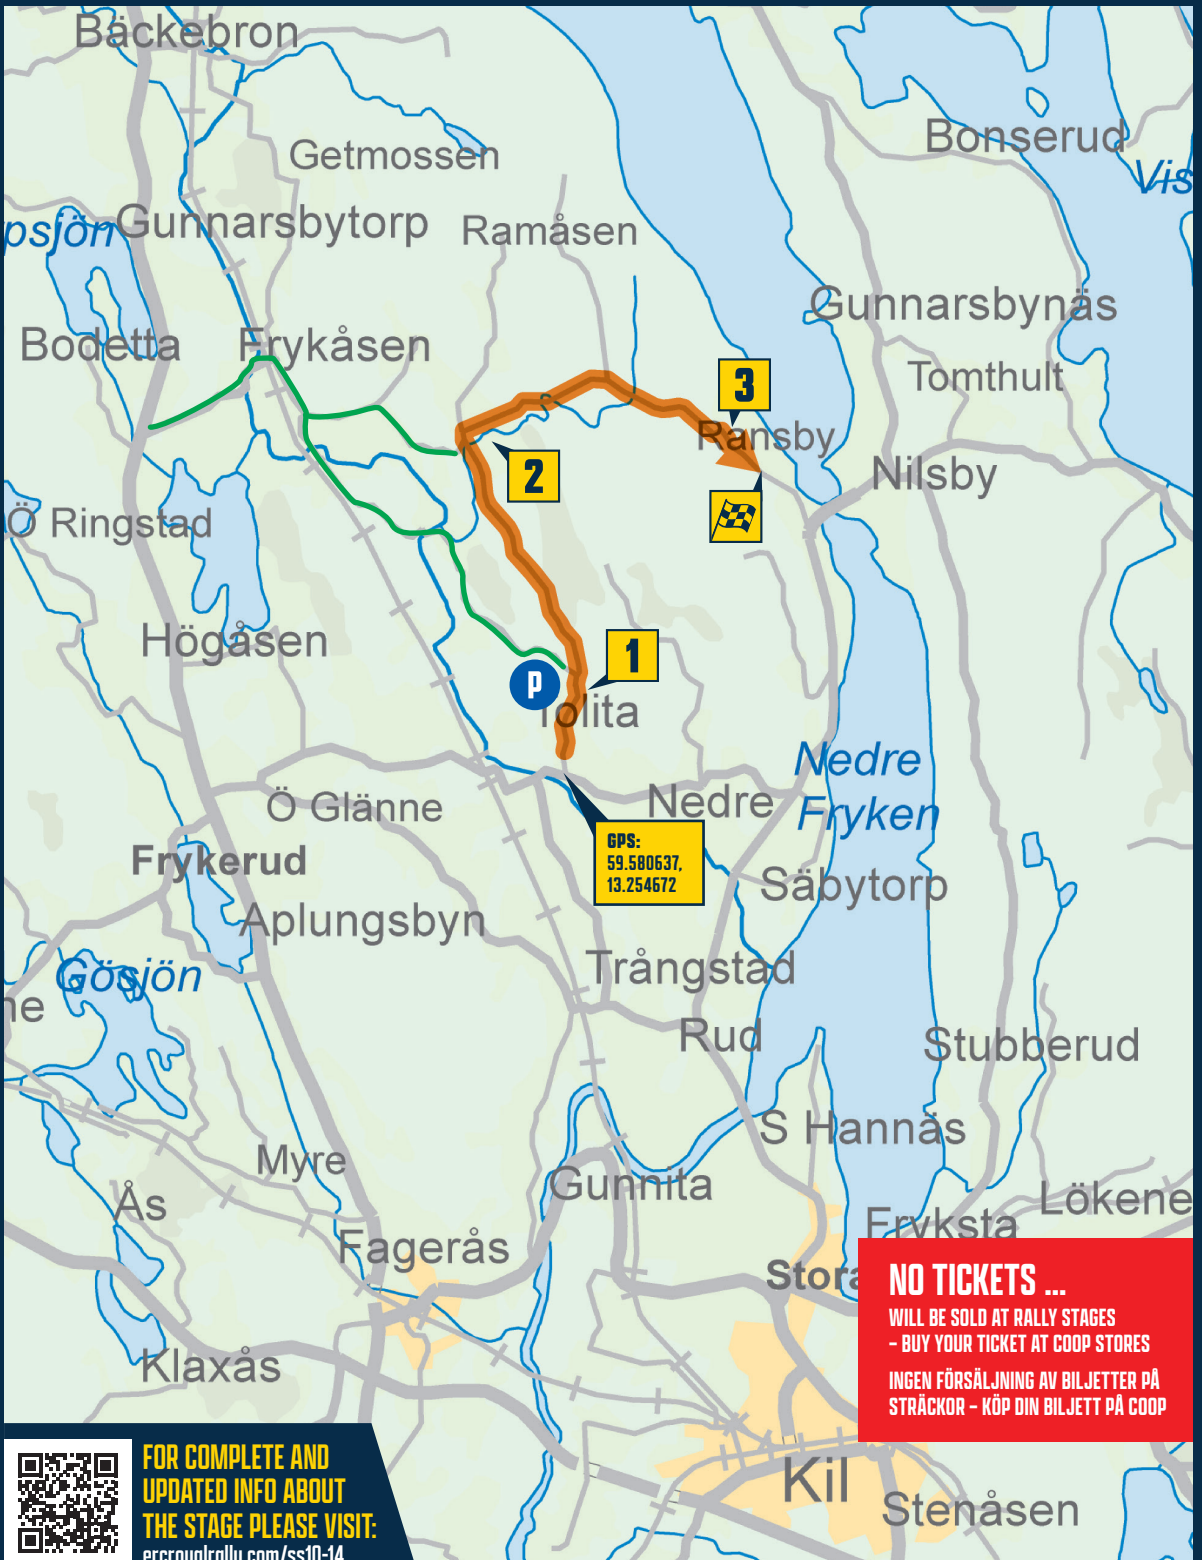

SS 10 TOLITA 1 SATURDAY 08:08

SS 14 TOLITA 2 SATURDAY 14:08

FOR COMPLETE AND
UPDATED INFO ABOUT
THE STAGE PLEASE VISIT:
ercroyalrally.com/ss10-14

SPECTATOR AREA

PARKING

FOOD

CAR ACCESS ROAD

ACCESS BY FOOT