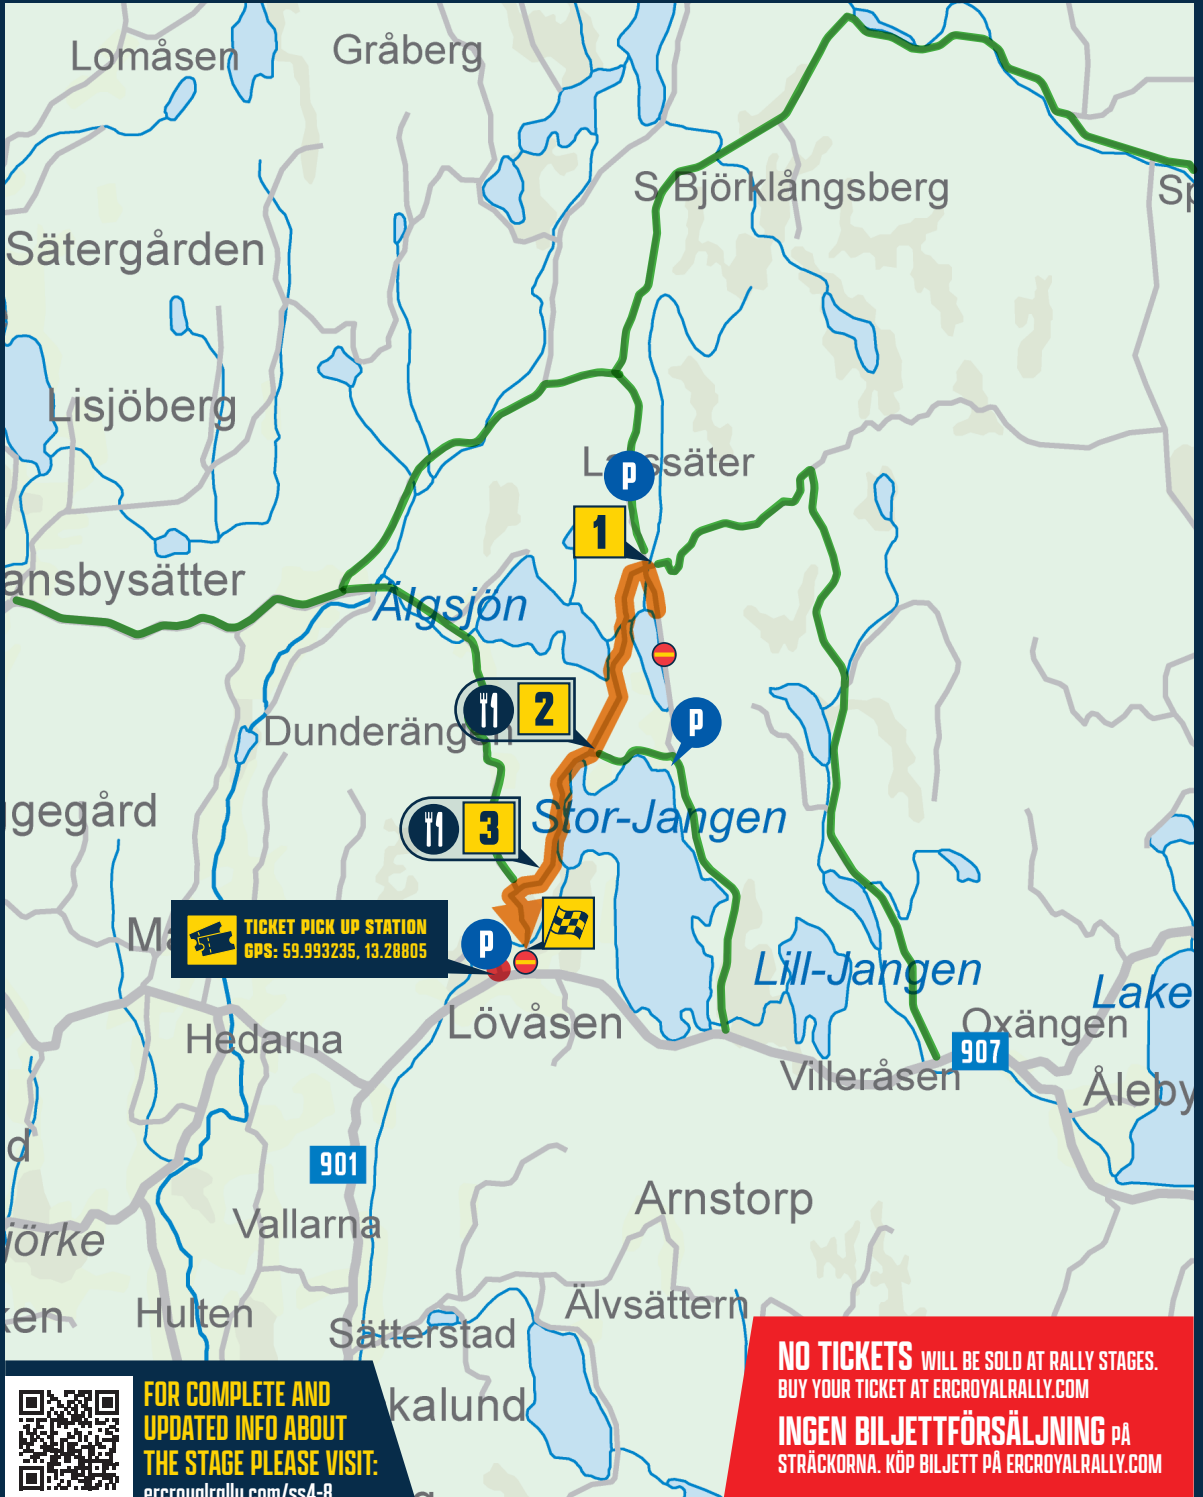

SS 4 COLINS 1 FRIDAY 10:07
SS 8 COLINS 2 FRIDAY 16:09

SS 3 RALLY LEGENDS
 FRIDAY 12:22*

TICKET PICK UP STATION
 GPS: 59.993235, 13.28805

**FOR COMPLETE AND
 UPDATED INFO ABOUT
 THE STAGE PLEASE VISIT:**
ercroyalrally.com/ss4-8

NO TICKETS WILL BE SOLD AT RALLY STAGES.
 BUY YOUR TICKET AT ERCROYALRALLY.COM
**INGEN BILJETT FÖRSÄLJNING PÅ
 STRÄCKORNA. KÖP BILJETT PÅ ERCROYALRALLY.COM**

*Estimated time

- TICKET PICK UP STATION
- SPECTATOR AREA
- PARKING
- FOOD
- CAR ACCESS ROAD
- ACCESS BY FOOT
- NO CAR ACCESS
- NO PARKING