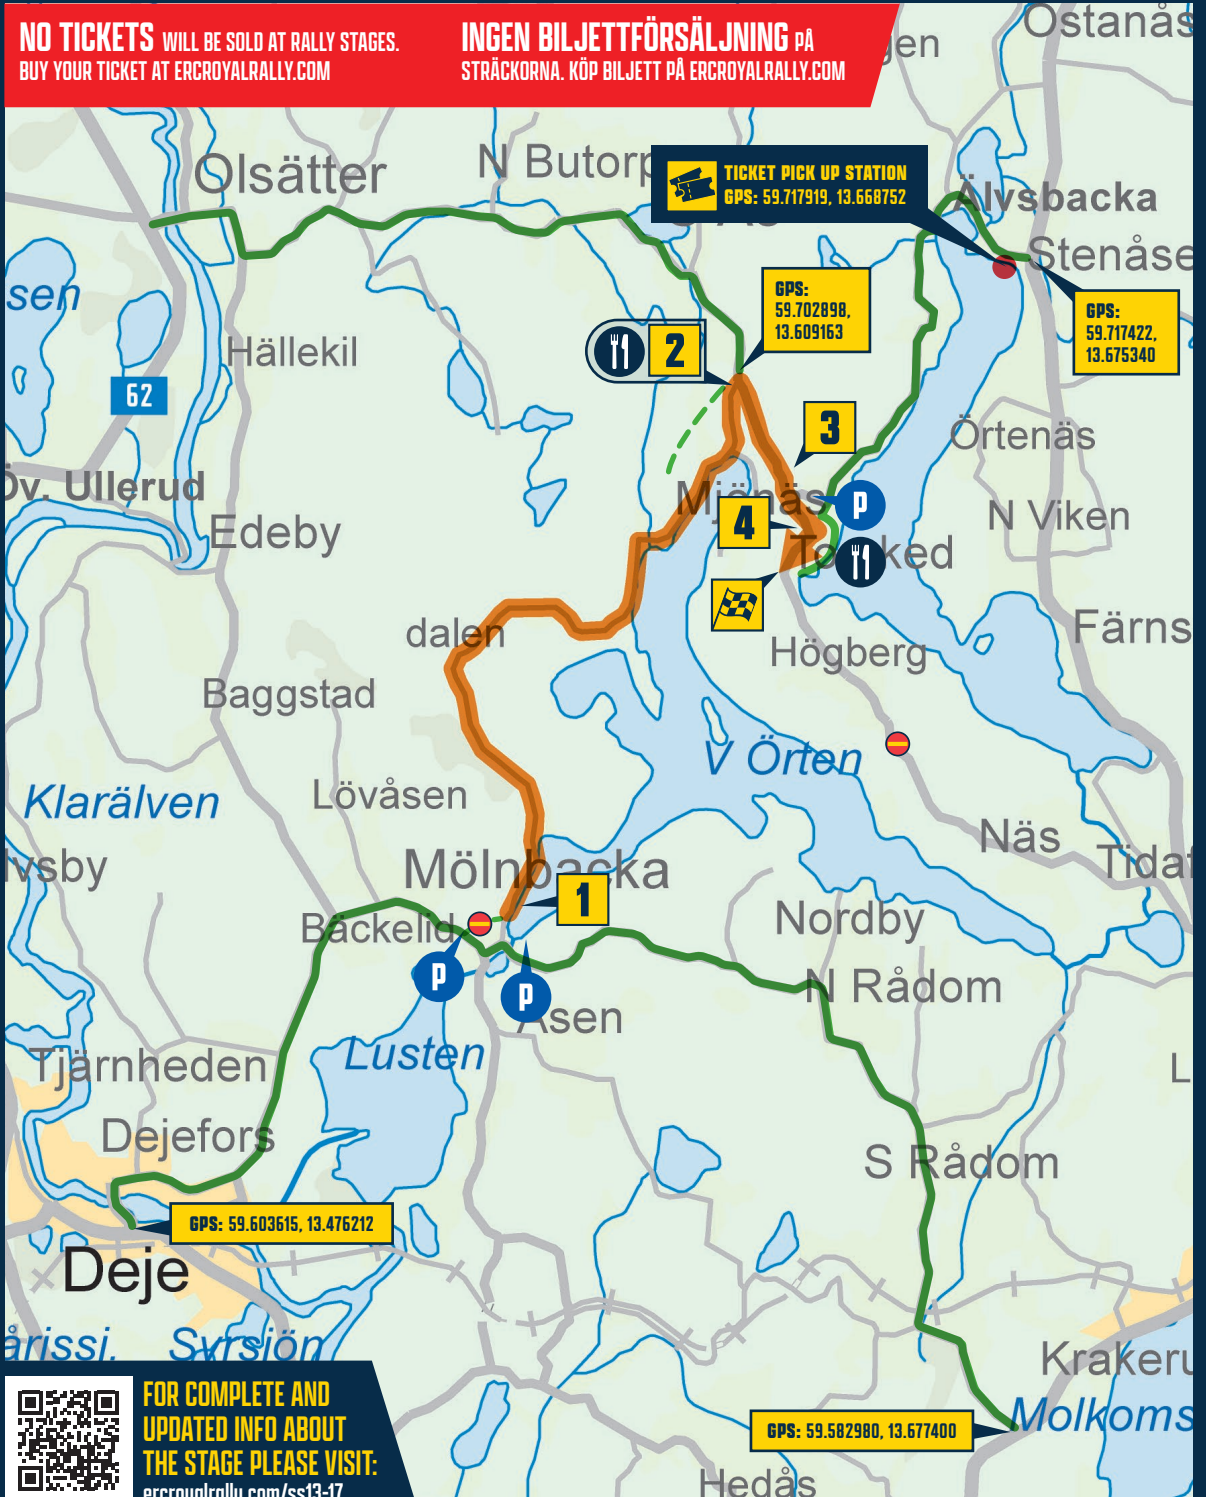

SS 13 MÖLNBACKA 1 SATURDAY 10:05
SS 17 MÖLNBACKA 2 POWER STAGE SATURDAY 16:05

SS 8 RALLY LEGENDS SATURDAY 12:25*

NO TICKETS WILL BE SOLD AT RALLY STAGES.
 BUY YOUR TICKET AT ERCROYALRALLY.COM

INGEN BILJETT FÖRSÄLJNING PÅ
 STRÄCKKORNA. KÖP BILJETT PÅ ERCROYALRALLY.COM

**FOR COMPLETE AND
 UPDATED INFO ABOUT
 THE STAGE PLEASE VISIT:**
ercroyalrally.com/ss13-17