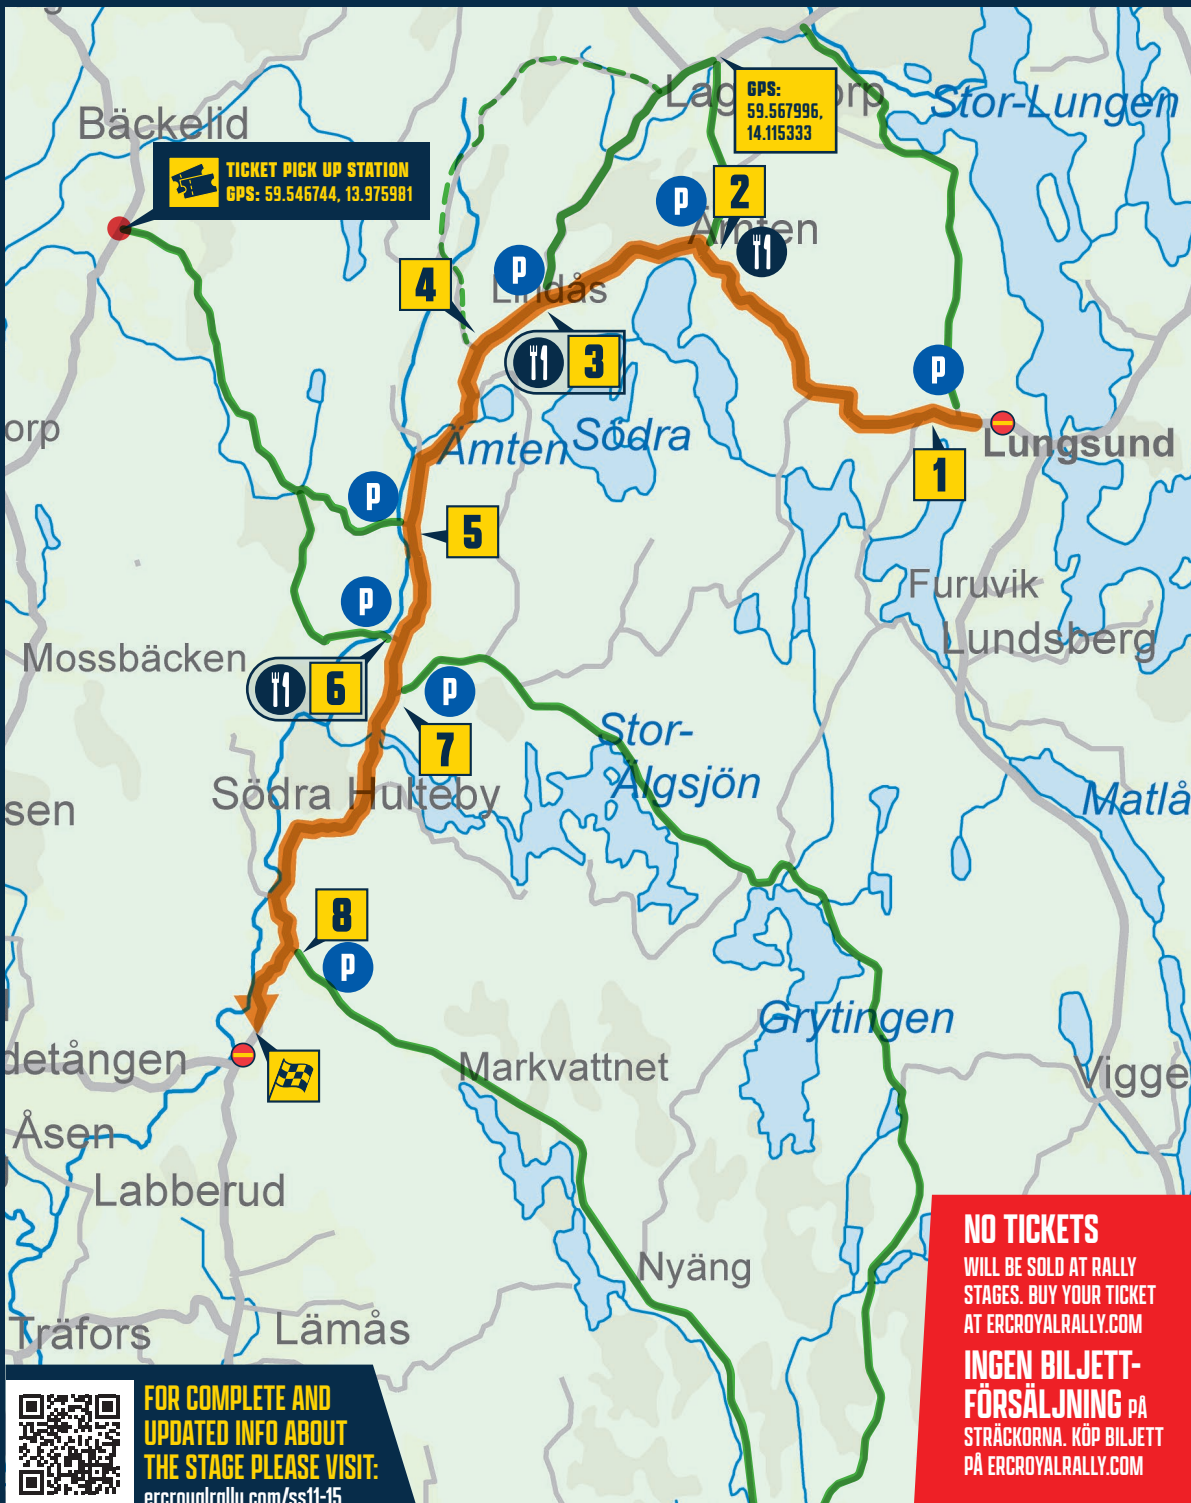

SS 11 LUNGSUND 1 SATURDAY 08:27

SS 15 LUNGSUND 2 SATURDAY 13:34

SS 6 RALLY LEGENDS SATURDAY 10:45*

NO TICKETS

WILL BE SOLD AT RALLY STAGES. BUY YOUR TICKET AT ERCROYALRALLY.COM

INGEN BILJETT-FÖRSÄLJNING PÅ STRÄCKORNA. KÖP BILJETT PÅ ERCROYALRALLY.COM

*Estimated time

FOR COMPLETE AND UPDATED INFO ABOUT THE STAGE PLEASE VISIT:
ercroyalrally.com/ss11-15