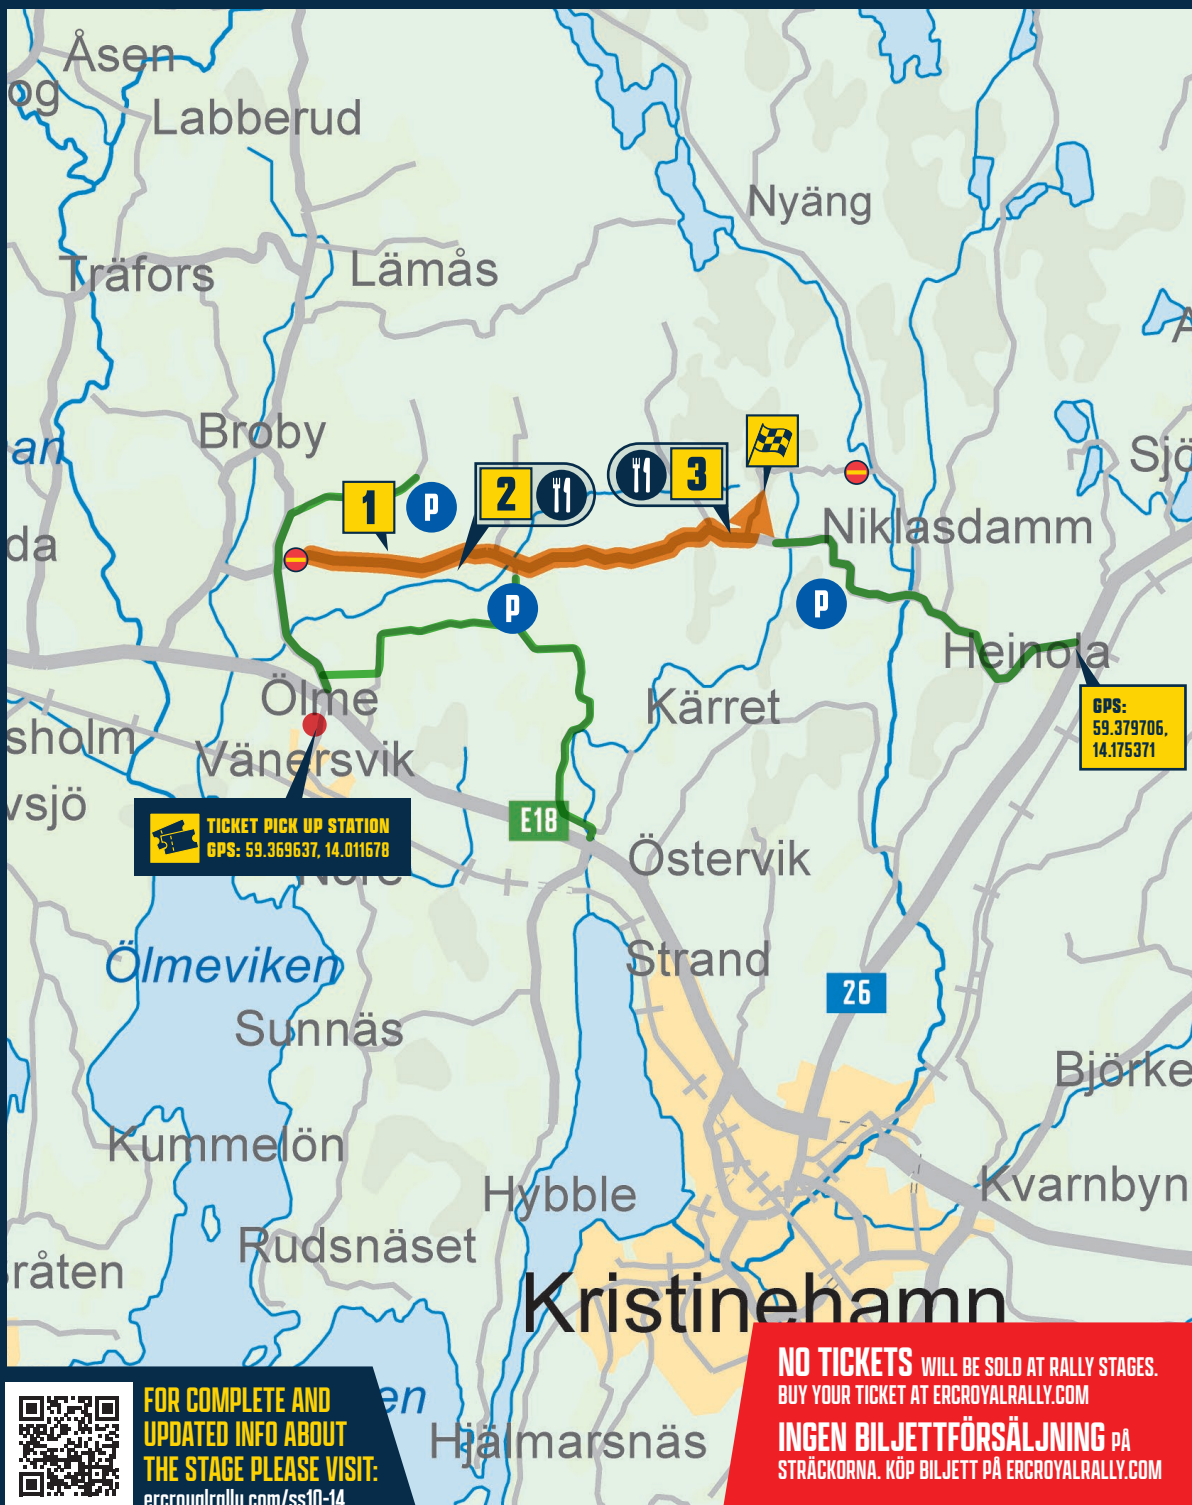

**SS 10 ÖLME 1** SATURDAY 07:42  
**SS 14 ÖLME 2** SATURDAY 12:49

**SS 5 RALLY LEGENDS**  
 SATURDAY 10:00\*

**TICKET PICK UP STATION**  
 GPS: 59.369637, 14.011678

**GPS:**  
 59.379706,  
 14.175371

**FOR COMPLETE AND  
 UPDATED INFO ABOUT  
 THE STAGE PLEASE VISIT:**  
[ercroyalrally.com/ss10-14](http://ercroyalrally.com/ss10-14)

\*Estimated time

- TICKET PICK UP STATION
- SPECTATOR AREA
- PARKING
- FOOD
- CAR ACCESS ROAD
- ACCESS BY FOOT
- NO CAR ACCESS
- NO PARKING