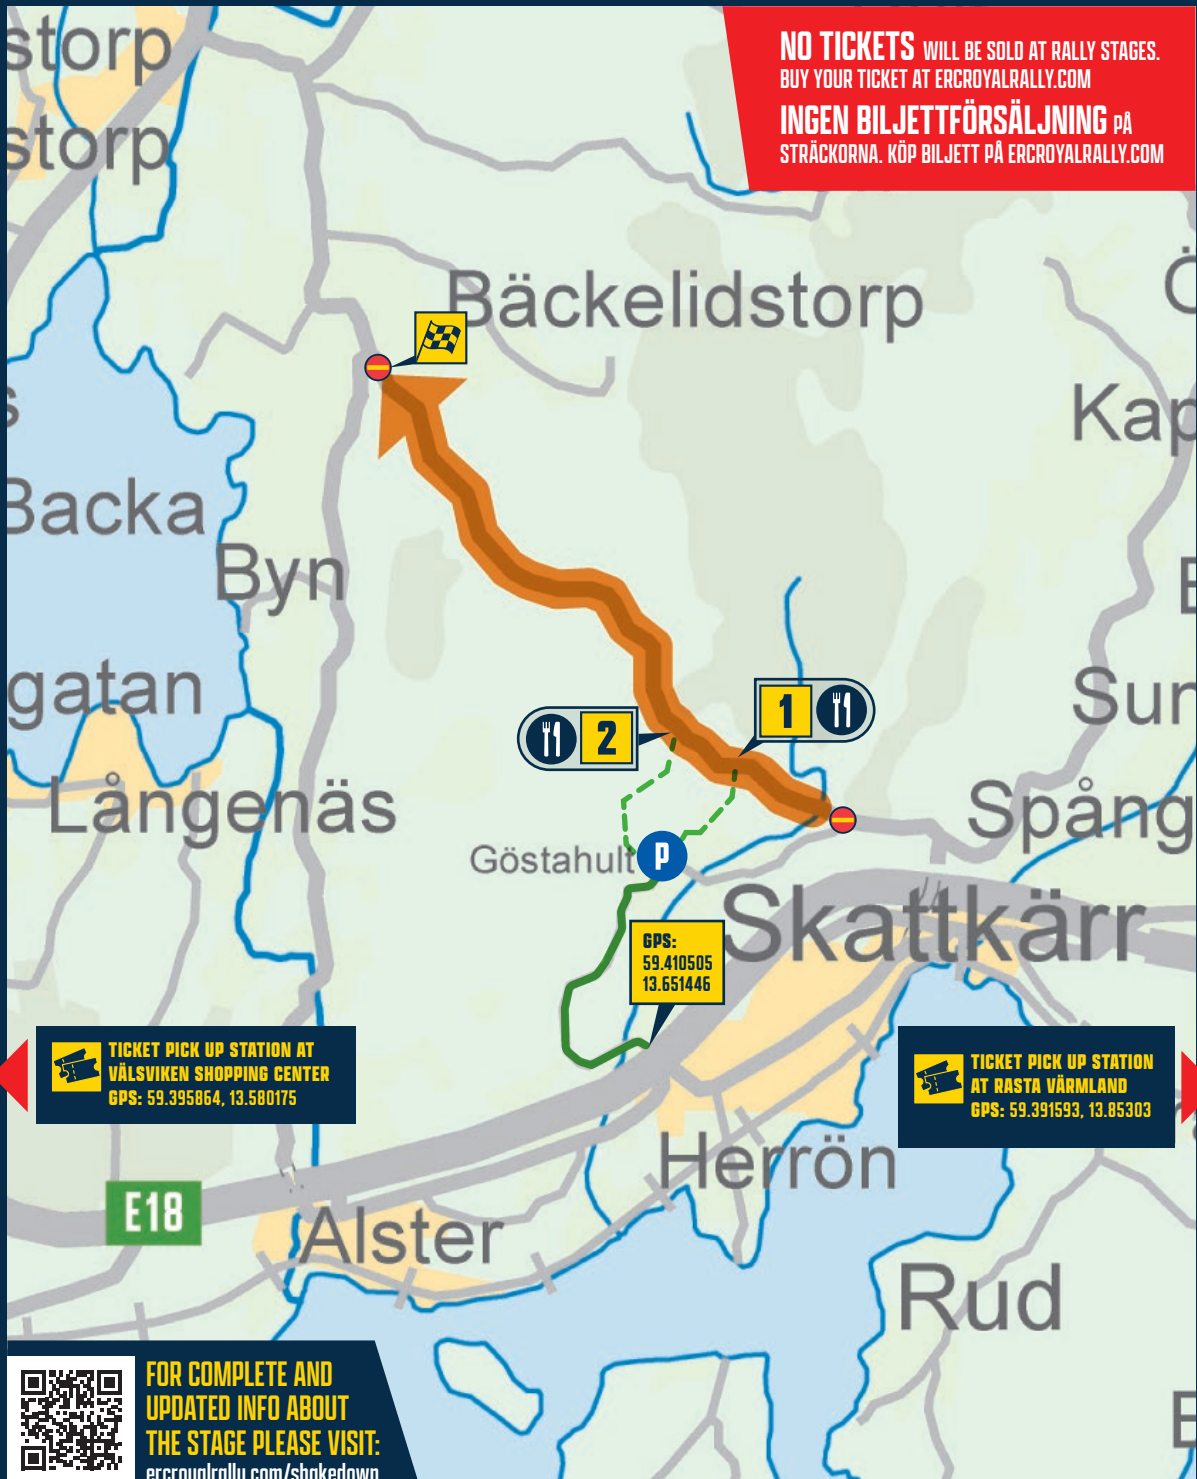

SHAKEDOWN & QUALIFYING STAGE GALTRYGGEN

FREE PRACTICE START:
QUALIFYING STAGE START:
SHAKEDOWN START:

THURSDAY 11:00
THURSDAY 14:01
THURSDAY 15:15

NO TICKETS WILL BE SOLD AT RALLY STAGES.
BUY YOUR TICKET AT ERCROYALRALLY.COM
INGEN BILJETFÖRSÄLJNING PÅ
STRÅCKORNA. KÖP BILJETT PÅ ERCROYALRALLY.COM

**TICKET PICK UP STATION AT
VÅLSVIKEN SHOPPING CENTER**
GPS: 59.395864, 13.580175

**TICKET PICK UP STATION
AT RASTA VÄRMLAND**
GPS: 59.391593, 13.85303

**FOR COMPLETE AND
UPDATED INFO ABOUT
THE STAGE PLEASE VISIT:**
ercroyalrally.com/shakedown

**TICKET PICK UP
STATION**

SPECTATOR AREA

PARKING

FOOD

CAR ACCESS ROAD

ACCESS BY FOOT

NO CAR ACCESS

NO PARKING